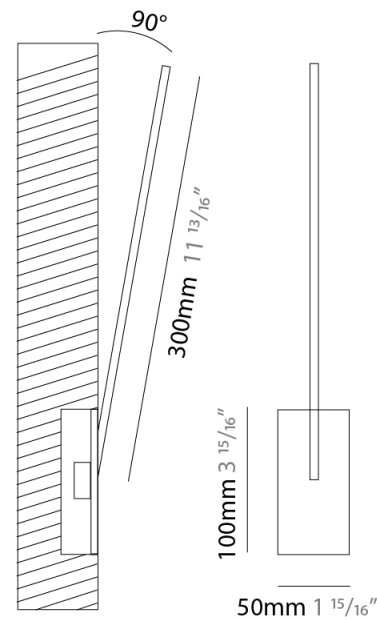

PROJECT
TYPE
SPECIFIER
QUANTITY
DATE

SPILLO 1 ROD RECESSED

D46013- -
base number   Color   Finish
                          Temperature   Options

1. To build a product code in our configurator select the specify button on the base model # product page
2. To build a manual product code on this datasheet choose from the options listed below in blue font and add the suffix to the base model #

GENERAL

Series: Spillo
Subseries: Spillo 1 Rod
Brand: Icone
Division: Design
Mounting Type: Recessed
Mounting Location: Wall
Subcategory: Ambient

PHYSICAL

Shape: Rectangle
Width (mm): 50
Width (in): 1 15/16
Height (mm): 300
Height (in): 11 13/16
Light Distribution: Adjustable
Fixture Finish: WHI / BLK / CHR / BGD
Fixture Material: Brass

ELECTRICAL

Lamp Type: LED
Total Output Wattage (W): 3.96
Dimming: 0-10V Dimming
Driver Included: No
Driver Location: Remote
Driver Type: Constant Voltage - 120 / 277Vac
Driver Class: Class 2
Input Voltage (V): 120 - 277
Output Voltage (V): 12
Upon Request: (Not included, see components) 0-10Vdc dimming / 277Vac

LED

Color Temperature (°K): 2700 / 3000
Nominal Lumen (lm): 330
CRI: >90 CRI
Lamp Life (hrs): 50000

OPTICAL

Adjustability: Tilt 120°

RATINGS AND CERTIFICATIONS

Certified By: Certified for North American Standards
IP rating: IP20