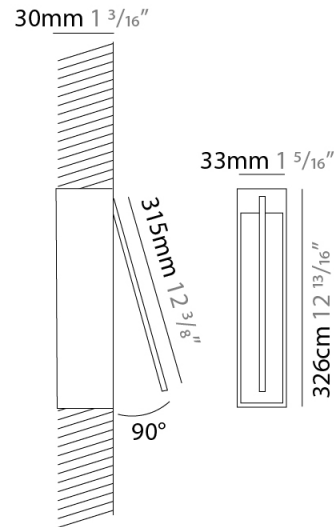

PROJECT
TYPE
SPECIFIER
QUANTITY
DATE

SPILLO 1 ROD RECESSED

D46005-

base number
Color   Finish
Temperature   Options

1. To build a product code in our configurator select the specify button on the base model # product page
2. To build a manual product code on this datasheet choose from the options listed below in blue font and add the suffix to the base model #

GENERAL

Series: Spillo
Subseries: Spillo 1 Rod
Brand: Icone
Division: Design
Mounting Type: Recessed
Mounting Location: Wall
Subcategory: Ambient

PHYSICAL

Shape: Rectangle
Width (mm): 33
Width (in): 1 5/16
Height (mm): 326
Height (in): 12 13/16
Min. Recessing Depth (mm): 30
Min. Recessing Depth (in): 1 3/16
Light Distribution: Adjustable
[Fixture Finish: WHI / BLK / CHR / BGD](#)
Fixture Material: Brass

ELECTRICAL

Lamp Type: LED
Total Output Wattage (W): 3.96
Dimming: 0-10V Dimming
Driver Included: No
Driver Location: Remote
Driver Type: Constant Voltage - 120 / 277Vac
Driver Class: Class 2
Input Voltage (V): 120 - 277
Output Voltage (V): 12
Upon Request: (Not included, see components) 0-10Vdc dimming / 277Vac

LED

[Color Temperature (°K): 2700 / 3000](#)
Nominal Lumen (lm): 330
CRI: >90 CRI
Lamp Life (hrs): 50000

OPTICAL

Adjustability: Tilt 120°

RATINGS AND CERTIFICATIONS

Certified By: Certified for North American Standards
IP rating: IP20