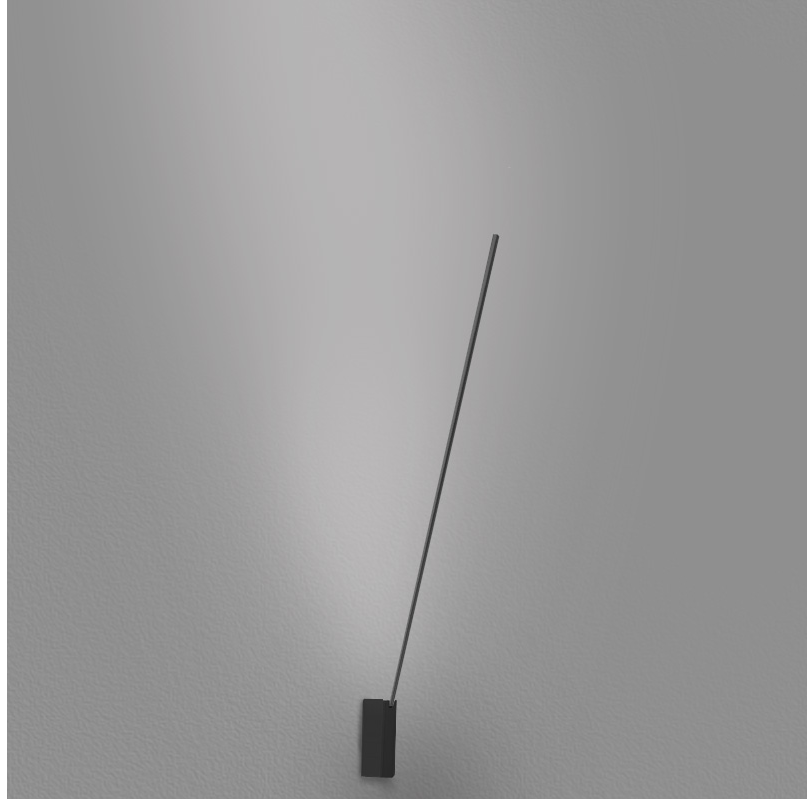

**GENERAL**

Series: Spillo  
 Subseries: Spillo 1 Rod  
 Brand: Icone  
 Division: Design  
 Mounting Type: Surface  
 Mounting Location: Wall  
 Subcategory: Ambient

**PHYSICAL**

Shape: Rectangle  
 Width (mm): 32  
 Width (in): 1 ¼  
 Height (mm): 700  
 Height (in): 27 9/16  
 Extension (mm): 660  
 Extension (in): 26  
 Light Distribution: Direct / Indirect  
 Fixture Finish: WHI / WHC / BLK / BGD  
 Fixture Material: Brass

**LED**

Color Temperature (°K): 2700 / 3000  
 Nominal Lumen (lm): 660  
 CRI: >90 CRI  
 Lamp Life (hrs): 50000

**OPTICAL**

Adjustability: Tilt 90°

**RATINGS AND CERTIFICATIONS**

Certified By: Certified for North American Standards  
 IP rating: IP20

## SPILLO 1 ROD SURFACE

D42036-

PROJECT
TYPE
SPECIFIER
QUANTITY
DATE

D

### GENERAL

Series: Spillo  
 Subseries: Spillo 1 Rod  
 Brand: Icone  
 Division: Design  
 Mounting Type: Surface  
 Mounting Location: Wall  
 Subcategory: Ambient