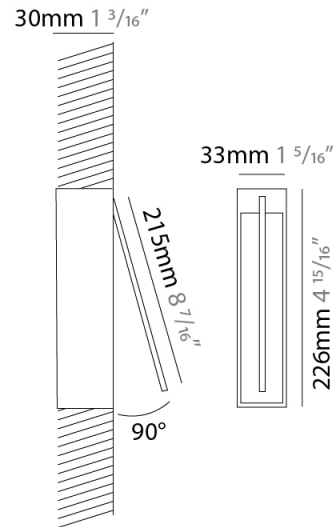

PROJECT
TYPE
SPECIFIER
QUANTITY
DATE

SPILLO 1 ROD RECESSED

D46004- -

base number
Color   Finish
Temperature   Options

1. To build a product code in our configurator select the specify button on the base model # product page
2. To build a manual product code on this datasheet choose from the options listed below in blue font and add the suffix to the base model #

GENERAL

Series: Spillo
Subseries: Spillo 1 Rod
Brand: Icone
Division: Design
Mounting Type: Recessed
Mounting Location: Wall
Subcategory: Ambient

PHYSICAL

Shape: Rectangle
Width (mm): 33
Width (in): 1 ⁵/₁₆
Height (mm): 226
Height (in): 8 ⁷/₈
Min. Recessing Depth (mm): 30
Min. Recessing Depth (in): 1 ³/₁₆
Light Distribution: Adjustable
[Fixture Finish: WHI / BLK / CHR / BGD](#)
Fixture Material: Brass

ELECTRICAL

Lamp Type: LED
Total Output Wattage (W): 2.64
Dimming: 0-10V Dimming
Driver Included: No
Driver Location: Remote
Driver Type: Constant Voltage - 120 / 277Vac
Driver Class: Class 2
Input Voltage (V): 120 - 277
Output Voltage (V): 12
Upon Request: (Not included, see components) 0-10Vdc dimming / 277Vac

LED

[Color Temperature (°K): 2700 / 3000](#)
Nominal Lumen (lm): 220
CRI: >90 CRI
Lamp Life (hrs): 50000

OPTICAL

Adjustability: Tilt 120°

RATINGS AND CERTIFICATIONS

Certified By: Certified for North American Standards
IP rating: IP20