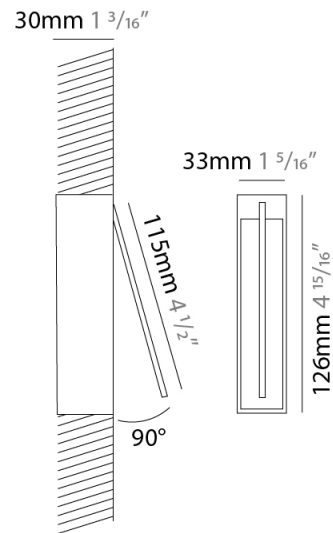

SPILLO 1 ROD RECESSED

D46003- -

base number   Color   Finish
Temperature   Options

1. To build a product code in our configurator select the specify button on the base model # product page
2. To build a manual product code on this datasheet choose from the options listed below in blue font and add the suffix to the base model #

GENERAL

Series: Spillo
Subseries: Spillo 1 Rod
Brand: Icone
Division: Design
Mounting Type: Recessed
Mounting Location: Wall
Subcategory: Ambient

PHYSICAL

Shape: Rectangle
Width (mm): 33
Width (in): 1 ⁵/₁₆
Height (mm): 126
Height (in): 4 ¹⁵/₁₆
Min. Recessing Depth (mm): 30
Min. Recessing Depth (in): 1 ³/₁₆
Light Distribution: Adjustable
Fixture Finish: WHI / BLK / CHR / BGD
Fixture Material: Brass

ELECTRICAL

Lamp Type: LED
Total Output Wattage (W): 1.32
Dimming: 0-10V Dimming
Driver Included: No
Driver Location: Remote
Driver Type: Constant Voltage - 120 / 277Vac
Driver Class: Class 2
Input Voltage (V): 120 - 277
Output Voltage (V): 12
Upon Request: (Not included, see components) 0-10Vdc dimming / 277Vac

LED

Color Temperature (°K): 2700 / 3000
Nominal Lumen (lm): 110
CRI: >90 CRI
Lamp Life (hrs): 50000

OPTICAL

Adjustability: Tilt 120°

RATINGS AND CERTIFICATIONS

Certified By: Certified for North American Standards
IP rating: IP20

PROJECT
TYPE
SPECIFIER
QUANTITY
DATE