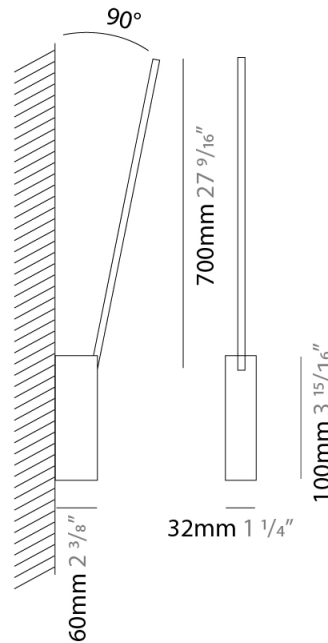

**GENERAL**

Series: Spillo  
 Subseries: Spillo 1 Rod  
 Brand: Icone  
 Division: Design  
 Mounting Type: Surface  
 Mounting Location: Wall  
 Subcategory: Ambient

**PHYSICAL**

Shape: Rectangle  
 Width (mm): 32  
 Width (in): 1 ¼  
 Height (mm): 700  
 Height (in): 27 9/16  
 Extension (mm): 660  
 Extension (in): 26  
 Light Distribution: Direct / Indirect  
 Fixture Finish: WHI / WHC / BLK / BGD  
 Fixture Material: Brass

**LED**

Color Temperature (°K): 2700 / 3000  
 Nominal Lumen (lm): 660  
 CRI: >90 CRI  
 Lamp Life (hrs): 50000

**OPTICAL**

Adjustability: Tilt 90°

**RATINGS AND CERTIFICATIONS**

Certified By: Certified for North American Standards  
 IP rating: IP20

### PHYSICAL

Shape: Rectangle  
 Width (mm): 32  
 Width (in): 1 1/4  
 Height (mm): 970  
 Height (in): 38 3/16  
 Extension (mm): 860  
 Extension (in): 33 7/8  
 Light Distribution: Direct / Indirect  
 Fixture Finish: WHI / WHC / BLK / BGD  
 Fixture Material: Brass

### PHYSICAL

Shape: Rectangle  
 Width (mm): 33  
 Width (in): 1 <sup>5</sup>/<sub>16</sub>  
 Height (mm): 126  
 Height (in): 4 <sup>15</sup>/<sub>16</sub>  
 Min. Recessing Depth (mm): 30  
 Min. Recessing Depth (in): 1 <sup>3</sup>/<sub>16</sub>  
 Light Distribution: Adjustable  
 Fixture Finish: WHI / BLK / CHR / BGD  
 Fixture Material: Brass